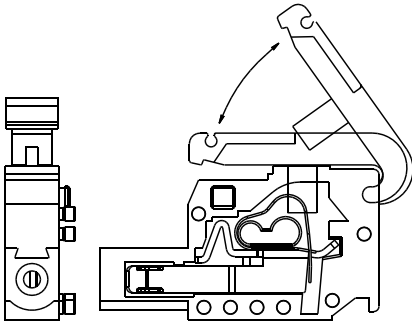

# Accessories(配件類)

AN-2P	AN-4P	AM-3P	AM-4P	AD	AE	AF
Match with:	Match with:	Match with:	Match with:	AD Cover 16p with TJ-5.08 16P used.	Used for TJ/TS/VM/VD/VH/	Used for OQ/VK/VE/VL/VF/
Male Header:EU 2P (Right)	Male Header:EU 4P (Right)	Male Header :EU 3P (Right)	Male Header:EU 4P (Right)	AD Cover 18p with TJ-5.08 18P used.	EM/EZ/V7/V9/KI/EY/HI/	VZ/V5/V8/H5 SERIES
EU 2P (Left)	EU 4P (Left)	EU 3P (Left)	EU 4P (Left)		HN/HP/HW/H4 SERIES	適用產品OQ/VK/VE/VL/VF
Female Terminal Block: TJ(5.0)2p (Contact on up side)	Female Terminal Block: TJ(5.0)4p (Contact on up side)	Female Terminal Block: TJ(5.0)3p (Contact on up side)	Female Terminal Block: TJ(5.0)4p (Contact on up side)			VZ/V5/V8/H5 SERIES

AG	AP	AI	AL-72mm	AL-(2-72mm)	AL-107mm	AL-122mm
Used for OQ/VK/VL/VO/VZ	Used for VB/VC/ET/KK/KJ/	Used for V7 SERIES				
V5/V8/H5 SERIES	KL/EV/EWKT/KS SERIES	適用產品: V7 SERIES				
適用產品: OQ/VK/VL/VO/	適用產品VB/VC/ET/KK/KJ					
VZ/V5/V8/H5 SERIES	KL/EV/EWKT/KS SERIES					

AJ	AH	AS	AT	AH		
Used for HG SERIES	Used for HI/NB SERIES	Used for V8 SERIES	Used for NB SERIES	Used for OQ/VK/VE/VL/VF/		
適用產品: HG SERIES	適用產品: HI/NB SERIES	適用產品: V8 SERIES	適用產品: NB SERIES	VZ/V5/V8/H5 SERIES		
		Poles: 02~24		適用產品: OQ/VK/VE/VL/		
				VF/VZ/V5/V8/H5 SERIES		