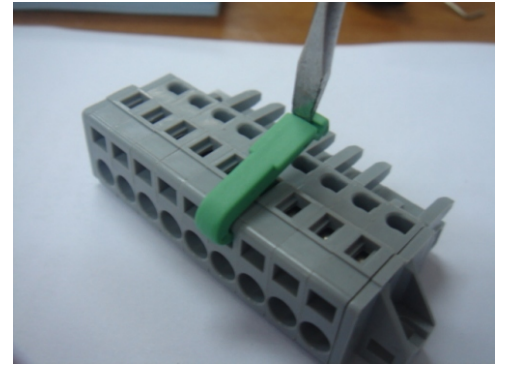

# Accessories(配件類)

AN-2P	AN-4P	AM-3P	AM-4P	AD	AE	AF
Match with:	Match with:	Match with:	Match with:	AD Cover 16p with TJ-5.08 16P used.	Used for TJ/TS/VM/VD/VH/	Used for OQ/VK/VE/VL/VF/
Male Header:EU 2P (Right)	Male Header:EU 4P (Right)	Male Header :EU 3P (Right)	Male Header:EU 4P (Right)	AD Cover 18p with TJ-5.08 18P used.	EM/EZ/V7/V9/KI/EY/HI/	VZ/V5/V8/H5 SERIES
EU 2P (Left)	EU 4P (Left)	EU 3P (Left)	EU 4P (Left)		HN/HP/HW/H4 SERIES	適用產品OQ/VK/VE/VL/VF
Female Terminal Block: TJ(5.0)2p (Contact on up side)	Female Terminal Block: TJ(5.0)4p (Contact on up side)	Female Terminal Block: TJ(5.0)3p (Contact on up side)	Female Terminal Block: TJ(5.0)4p (Contact on up side)			VZ/V5/V8/H5 SERIES

AG	AP	AI	AL-72mm	AL-(2-72mm)	AL-107mm	AL-122mm
Used for OQ/VK/VL/VO/VZ	Used for VB/VC/ET/KK/KJ/	Used for V7 SERIES				
V5/V8/H5 SERIES	KL/EV/EWKT/KS SERIES	適用產品: V7 SERIES				
適用產品: OQ/VK/VL/VO/	適用產品VB/VC/ET/KK/KJ					
VZ/V5/V8/H5 SERIES	KL/EV/EWKT/KS SERIES					

AJ	AH	AS	AT	AH		
Used for HG SERIES	Used for HI/NB SERIES	Used for V8 SERIES	Used for NB SERIES	Used for OQ/VK/VE/VL/VF/		
適用產品: HG SERIES	適用產品: HI/NB SERIES	適用產品: V8 SERIES	適用產品: NB SERIES	VZ/V5/V8/H5 SERIES		
		Poles: 02~24		適用產品: OQ/VK/VE/VL/		
				VF/VZ/V5/V8/H5 SERIES		